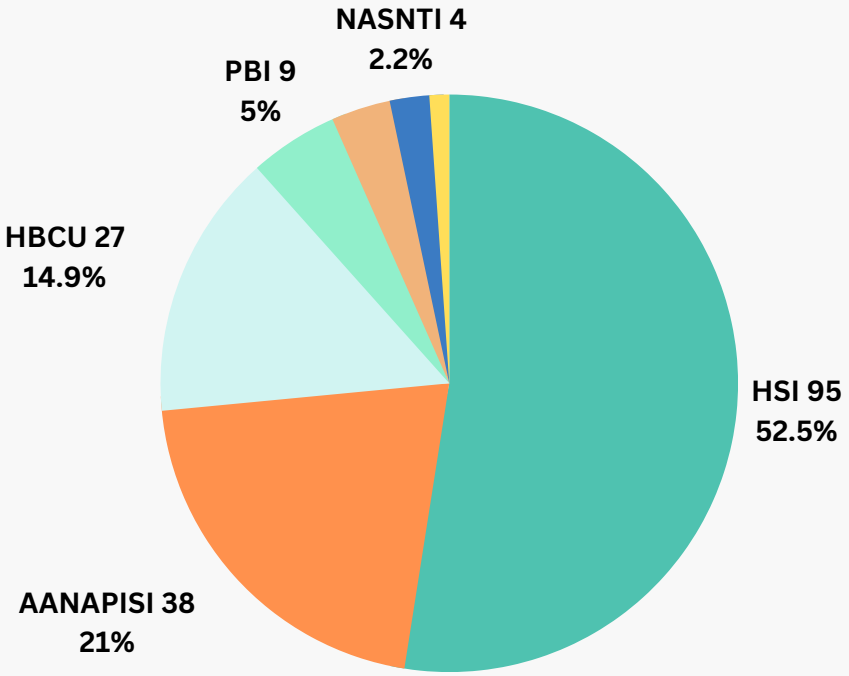

One Page NEBDHub March 2023 Quarterly Analytics Report

Summary

- NEBDHub Individuals: 7,897 (9%↑)
- NSDC Individuals: 4,092 (15%↑)
- CIC Individuals: 2,784 (17%↑)

Key Highlights

- The Hub reaches 60 foreign countries, now including Hungary!
- 19% of the Hub's academic community is affiliated with MSIs (1,181 individuals)
- The CIC increased the number of individuals from MSIs by >19%, from 350 to 417 (+67).
- The NSDC increased the number of individuals from MSIs by >15%, from 582 to 671 (+89).
- The Hub has 9 new MSIs in its community, including AANAPISIs, HBCUs, HSIs, and NASNTIs.
- The CIC, NSDC, and Hub communities all saw increases in community colleges (+6, +5, and +5, respectively) now reaching 48 community colleges, in total.

NEBDHub MSI Outreach

Quarterly Data Analytics Report

	CIC Updates	NSDC Updates	NEBDHub Updates
Organizations	714 (8%) ↑	582 (9%) ↑	1351 (3%) ↑
Higher Ed Inst.	431 (12%) ↑	475 (10%) ↑	720 (6%) ↑
Number of MSIs	96 (10%) ↑	108 (10%) ↑	158 (6%) ↑