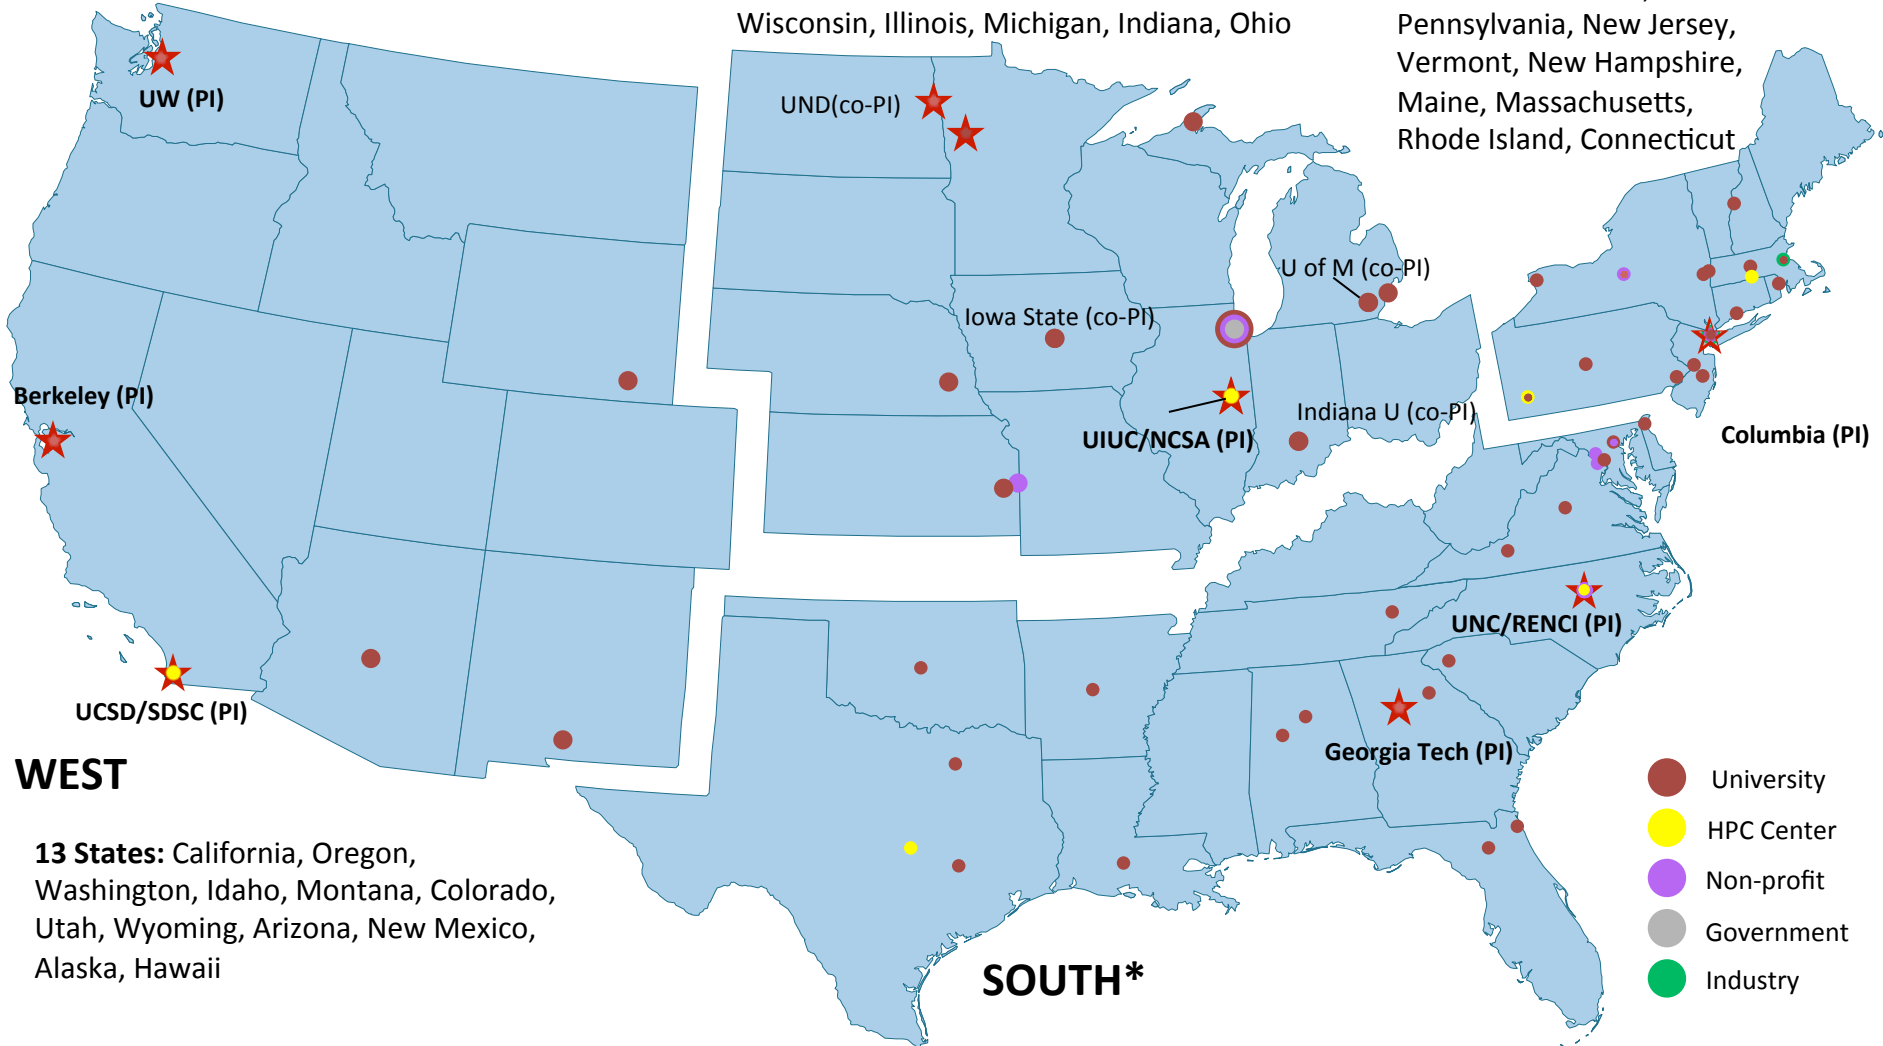

BD Hubs

MIDWEST

12 states: North Dakota, South Dakota, Nebraska, Kansas, Minnesota, Iowa, Missouri, Wisconsin, Illinois, Michigan, Indiana, Ohio

NORTHEAST

9 States: New York, Pennsylvania, New Jersey, Vermont, New Hampshire, Maine, Massachusetts, Rhode Island, Connecticut

WEST

13 States: California, Oregon, Washington, Idaho, Montana, Colorado, Utah, Wyoming, Arizona, New Mexico, Alaska, Hawaii

SOUTH*

16 States + DC: Texas, Oklahoma, Arkansas, Louisiana, Mississippi, Alabama, Kentucky, Tennessee, Maryland, Delaware, West Virginia, Virginia, North Carolina, South Carolina, Georgia, Florida, Washington D.C.

- University
- HPC Center
- Non-profit
- Government
- Industry

Points indicate affiliations of individuals named as steering council members and/or task leads.

US Territories can participate in any region

*South points indicate Senior Personnel